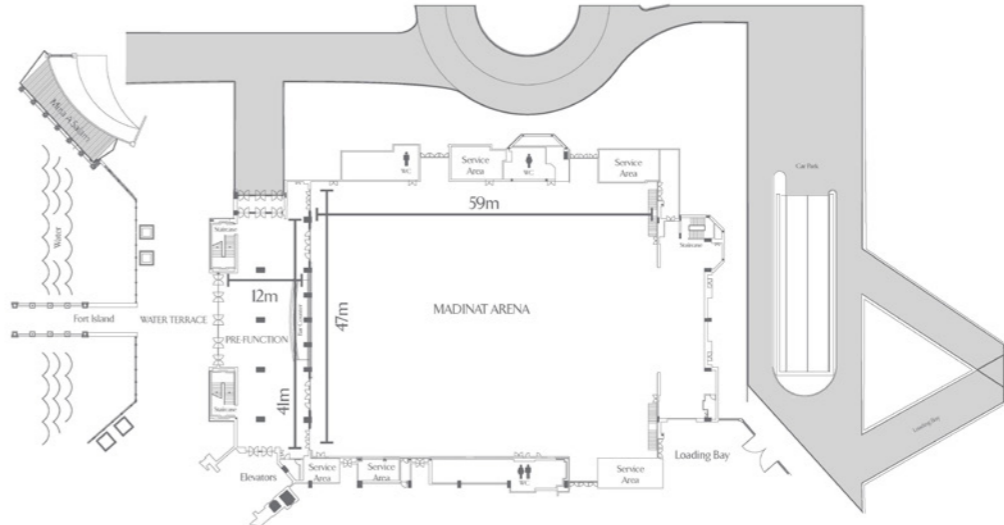

JUMEIRAH AL QASR

- ❖ Sunset Lounge (Outdoor)
- ❖ Layali Beach (Outdoor)

JUMEIRAH MINA A'SALAM

- ❖ Majlis Al Salam
- ❖ Majlis Al Mina

JUMEIRAH AL NASEEM

- ❖ Al Badir Ballroom
- ❖ Boardroom

Madinat Arena

MADINAT ARENA
Conference & Events Centre

Venue	Area m ²	Area sq. feet	Clear Height	Ceiling Height	Length m/ft	Width m/ft	Theatre Front	Theatre Back	Classroom Front	Classroom Back	Cabaret	Boardroom	U-Shape	Round 10	Round 8	Cocktail
MADINAT ARENA																
Arena MPV	2773	29848	12	12	47/154	59/193	2600	2600	1200	1200	100	-	-	100	1040	4500
Arena Balcony	-	-	-	-	-	-	880	-	-	-	-	-	-	-	-	-
Arena Pre Function	492	5295	-	-	-	-	-	-	-	-	-	-	-	-	-	400