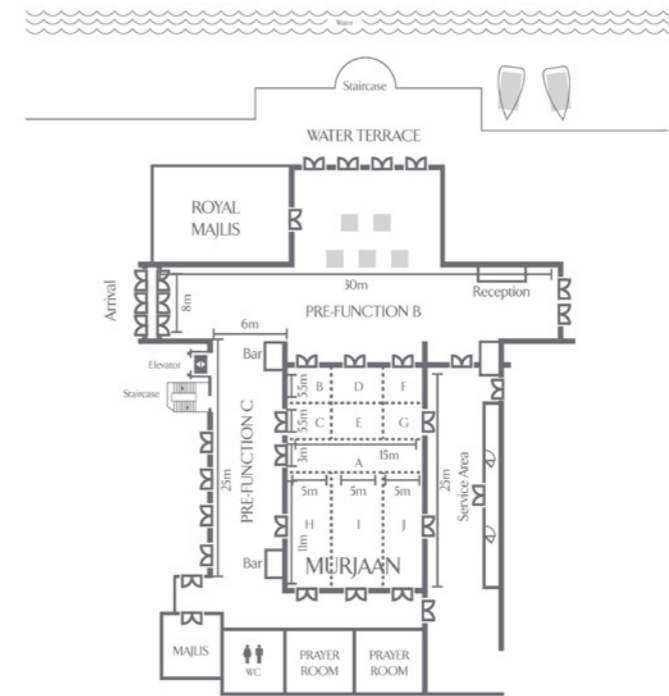

MURJAAN BALLROOM

Conference & Events Centre

Scan to take the virtual tour

Venue	Area m²	Area sq feet	Clear Height	Ceiling Height	Length m/ft	Width m/ft	Theatre Front	Theatre Back	Classroom Front	Classroom Back	Cabaret	Boardroom	U-Shape	Round 10	Round 8	Cocktail
CONFERENCE CENTRE																
Murjaan	375	4036	39	59	25/82	15/49	280	240	198	162	140	68	78	200	160	280
Murjaan A/H/J	200	2260	39	59	14/46	15/49	126	80	90	54	84	38	54	120	96	150
Murjaan A-G	200	2260	39	59	14/46	15/49	126	80	90	54	84	38	54	120	96	150
Murjaan B/C/D/E/F/G	275	2960	39	59	55/18	5/16	21	-	12	-	7	12	-	10	8	20
Murjaan H/I/J	55	592	39	59	11/36	5/16	49	-	24	-	21	26	-	30	24	45
Murjaan H/J	165	1776	39	59	11/36	15/49	84	-	60	-	63	38	42	90	72	120
Murjaan H/I/J	80	864	39	59	11/36	10/33	70	-	48	-	35	26	-	50	40	80
Murjaan B/C/D/E/F/G/CE	55	592	39	59	11/36	5/16	49	-	24	-	21	26	-	30	24	45
Murjaan B-G	165	1776	39	59	11/36	15/49	84	-	60	-	63	38	42	90	72	120
Pre Function B	400	4300	39	59	8/26	30/98	-	-	-	-	-	-	-	150	104	200
Pre Function C	150	1644	39	59	25/82	6/19	-	-	-	-	-	-	-	50	40	125