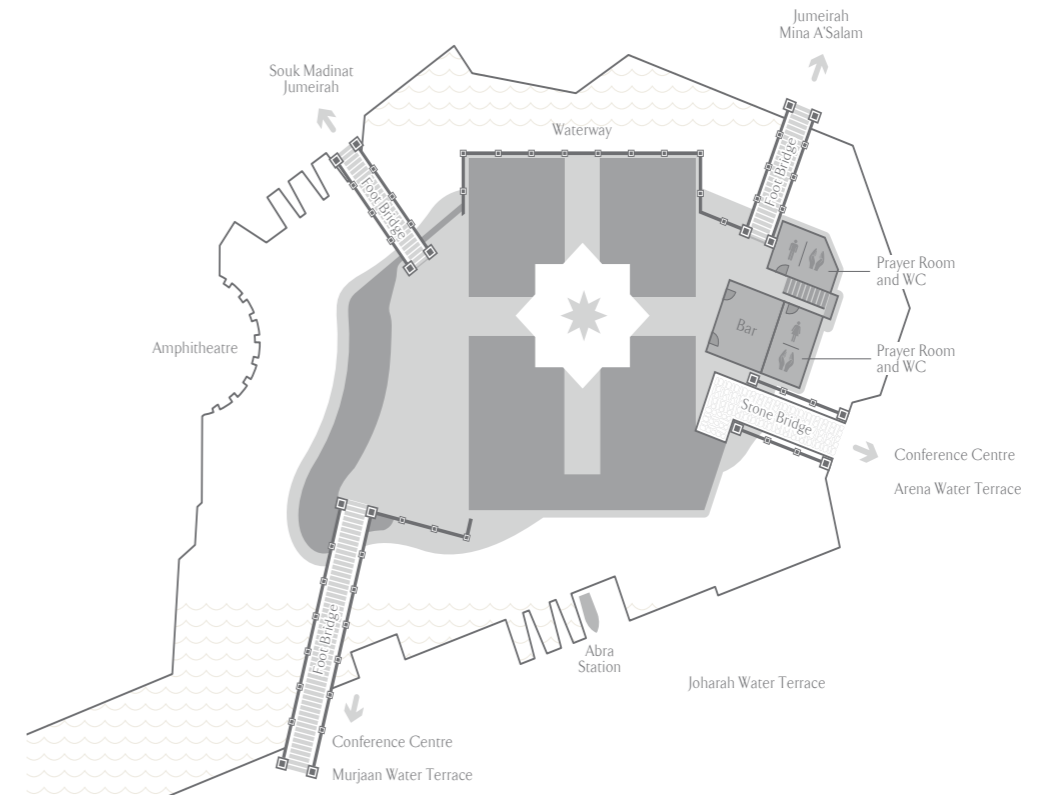

FORT ISLAND

Conference & Events Centre

Venue	Area m²	Area sq. feet	Clear Height	Ceiling Height	Length m/ft	Width m/ft	Theatre Front	Theatre Back	Classroom Front	Classroom Back	Cabaret	Boardroom	U-Shape	Round 10	Round 8	Cocktail
OUTDOOR																
Fort Island	1750	18837	-	-	-	-	1600	1200	-	-	-	-	-	800	640	1400