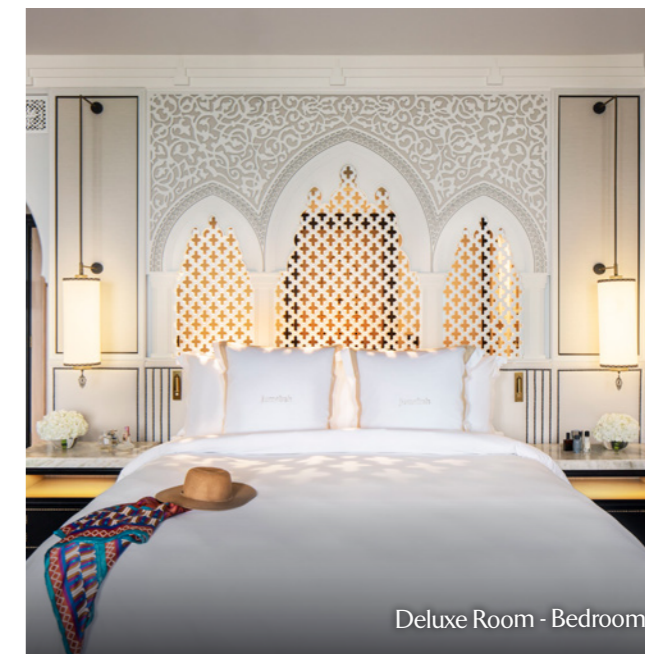

Royal Suite - Living Area

Deluxe Room - Bedroom

ACCOMMODATION

Category	Size (sq.m)	No
Arabian Deluxe	50	97
Lagoon Deluxe	50	40
Ocean Deluxe	50	85
Arabian Club Room	50	10
Ocean Club Room	50	46
Ocean Suite	115	3
Ocean Premier Suite	122	6
Junior Ocean Suite	114	1
One Bedroom Ocean Terrace Suite	200	1
Ocean Terrace Suite	314	1
Royal Suite	268	2