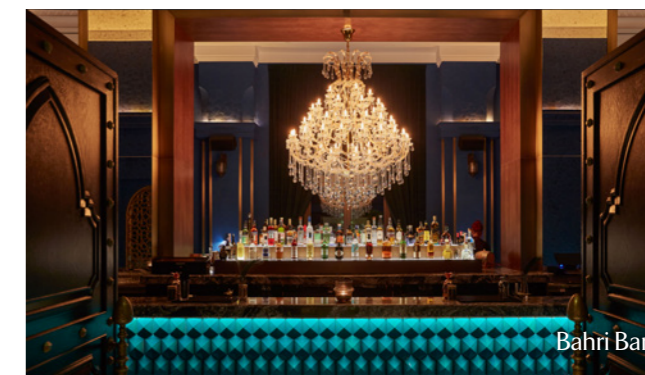

AL SAMAR LOUNGE

Enjoy a traditional afternoon tea and a range of soft cocktails and shisha at this lobby lounge.

MARGAUX

Parisian-inspired pastry boutique offering beautifully intricate pastries prepared by chef Alexandre Dufeu giving guests a slice of Paris.

Gault & Millau Recognised by Gault&Millau Guide 2023

LE MICHELIN Recognised by Michelin UAE Guide 2023

BAHRI BAR

Overlooking the beautiful waterways of the resort, Bahri is the place to be for live music, delicious bar bites and classic cocktails.