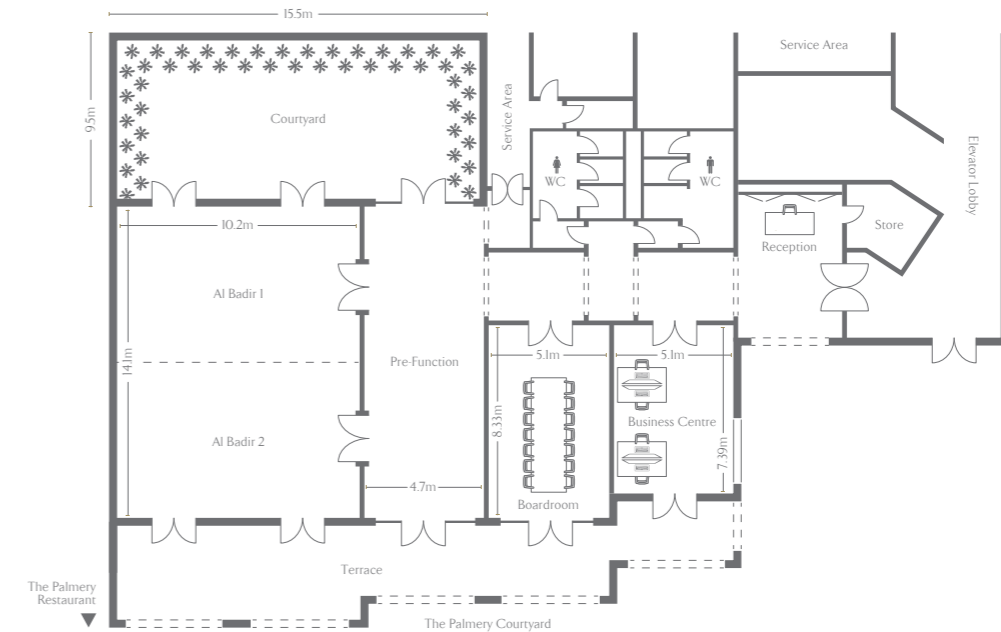

Venue	Area m²	Area sq. feet	Clear Height	Ceiling Height	Length m/ft	Width m/ft	Theatre Front	Theatre Back	Classroom Front	Classroom Back	Cabaret	Boardroom	U-Shape	Round 10	Round 8	Cocktail
JUMEIRAH AL NASEEM																
Al Badir	140	1506	3.2	3.4	14/46	10/33	60	-	50	-	49	28	30	70	56	100
Al Badir 1 / 2	70	753	3.2	3.4	7/23	10/33	40	-	25	-	21	14	15	30	24	40
Boardroom	40	430	3.8	3.9	8/26	5/16	-	-	-	-	-	14	-	-	-	-
Pre-function	66	710	3.8	3.9	-	-	-	-	-	-	-	-	-	-	-	50
Courtyard	145	1560	-	-	-	-	-	-	-	-	-	-	-	-	-	30